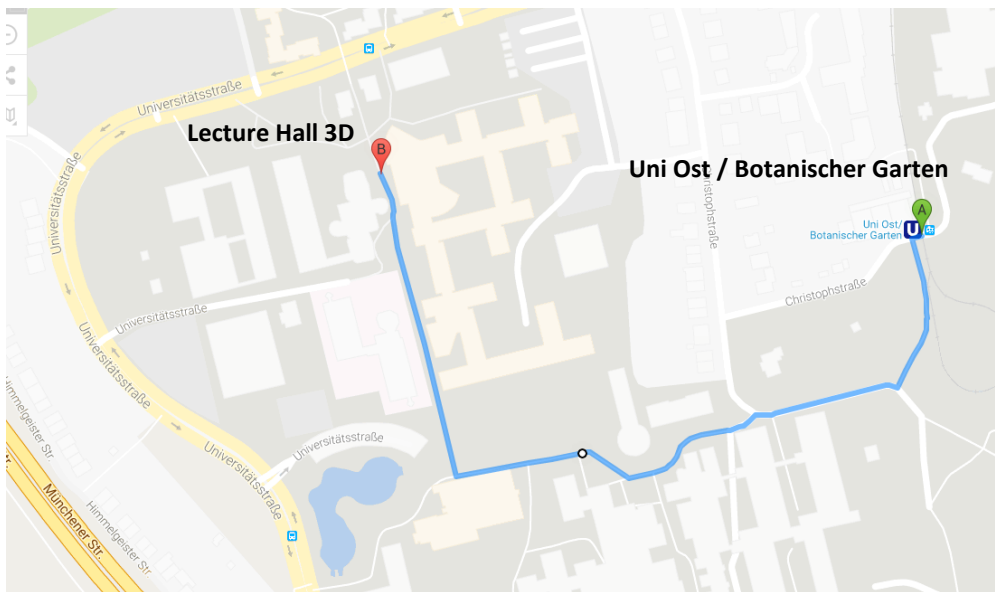

Geographic maps and coordinates

Hotel Astra

51.198844, 6.772804

30 min walking distance to the Lecture Hall, via Ulenberg-, Chlodwig- and Himmelgeister Straße

HK Hotel

51.199077, 6.783371

20 min walking distance to the Lecture Hall, via Himmelgeister Straße

Lecture Building 23.01, Lecture Hall 3D

51.191131, 6.794060

Düsseldorf Central Station to University Düsseldorf (station Uni Ost / Botanischer Garten)
20 min drive by subway with U79

10 min walking distance from station Uni Ost / Botanischer Garten to Lecture Hall 3D