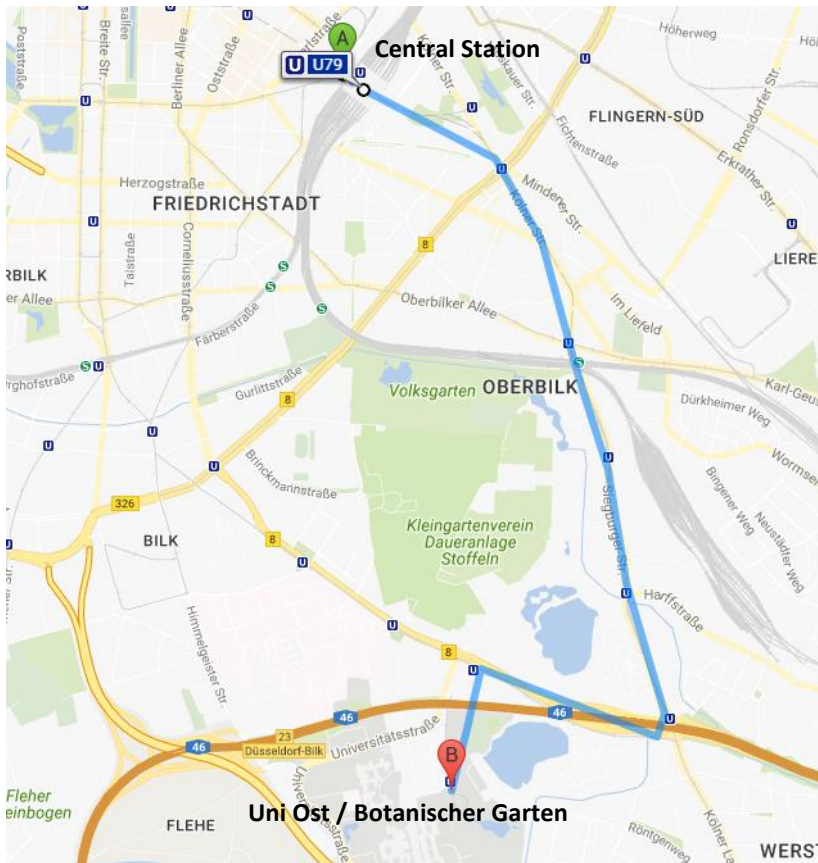

Geographic maps and coordinates

Hotel Astra

51.198844, 6.772804

30 min walking distance to the Lecture Hall, via Ulenberg-, Chlodwig- and Himmelgeister Straße

HK Hotel

51.199077, 6.783371

20 min walking distance to the Lecture Hall, via Himmelgeister Straße

Lecture Building 23.01, Lecture Hall 3D

51.191131, 6.794060

Düsseldorf Central Station to University Düsseldorf (station Uni Ost / Botanischer Garten)
20 min drive by subway with U79

10 min walking distance from station Uni Ost / Botanischer Garten to Lecture Hall 3D