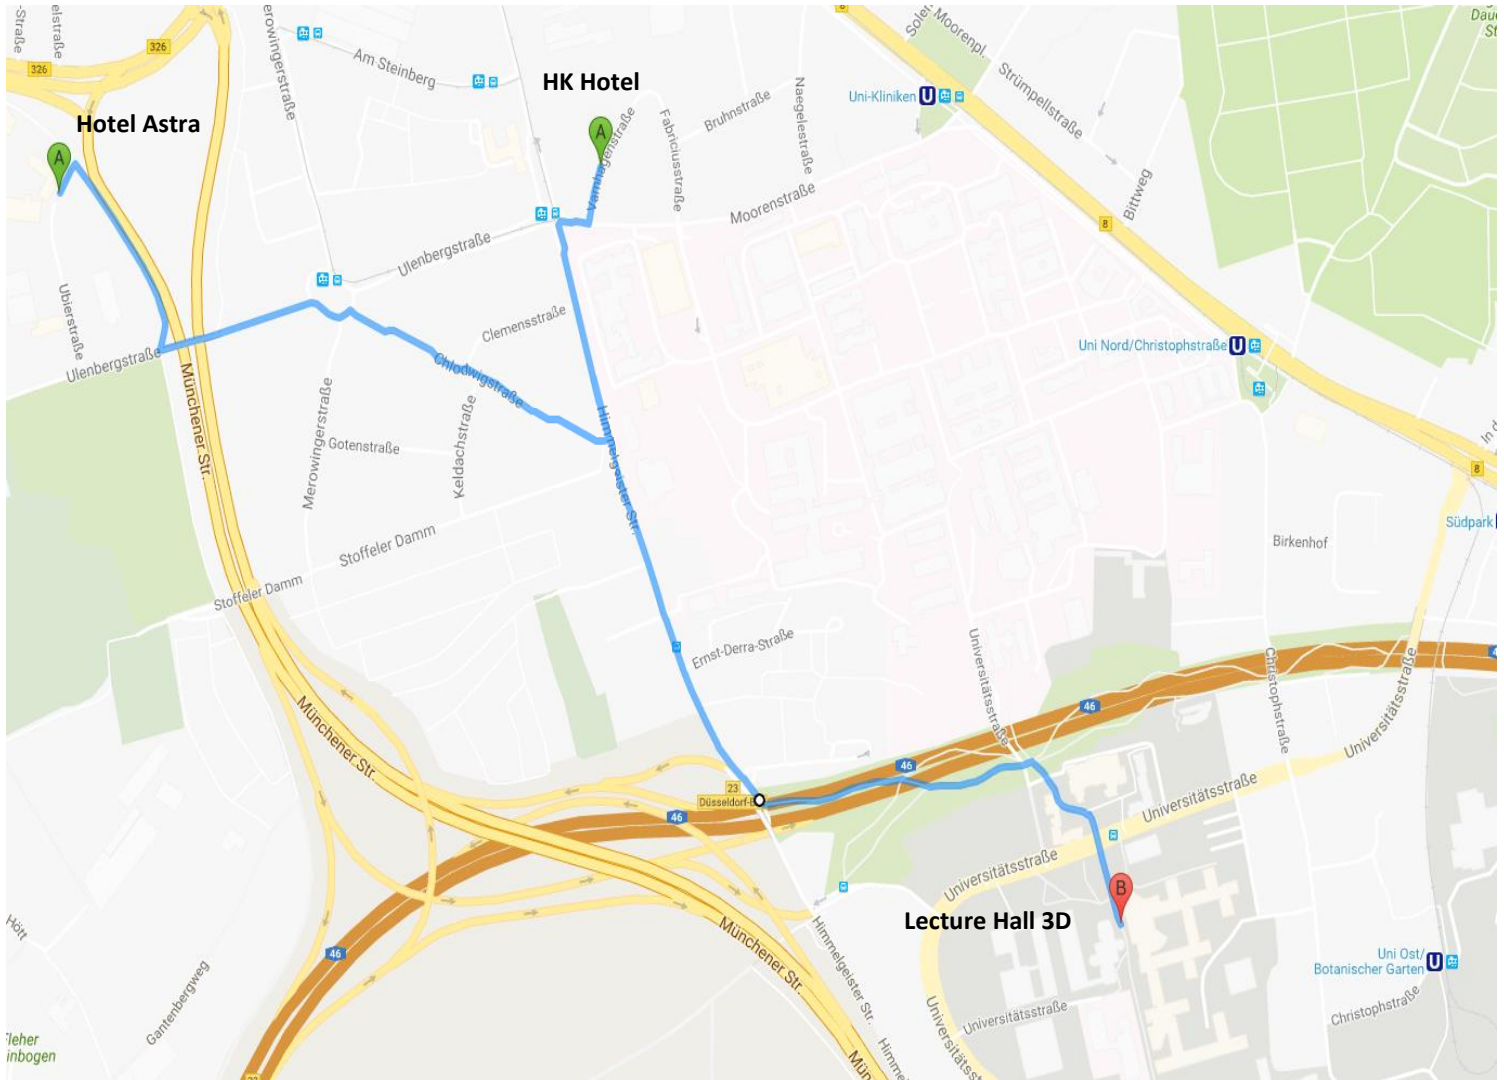

Geographic maps and coordinates

Hotel Astra

51.198844, 6.772804

30 min walking distance to the Lecture Hall, via Ulenberg-, Chlodwig- and Himmelgeister Straße

HK Hotel

51.199077, 6.783371

20 min walking distance to the Lecture Hall, via Himmelgeister Straße

Lecture Building 23.01, Lecture Hall 3D

51.191131, 6.794060

Düsseldorf Central Station to University Düsseldorf (station Uni Ost / Botanischer Garten)
20 min drive by subway with U79

10 min walking distance from station Uni Ost / Botanischer Garten to Lecture Hall 3D